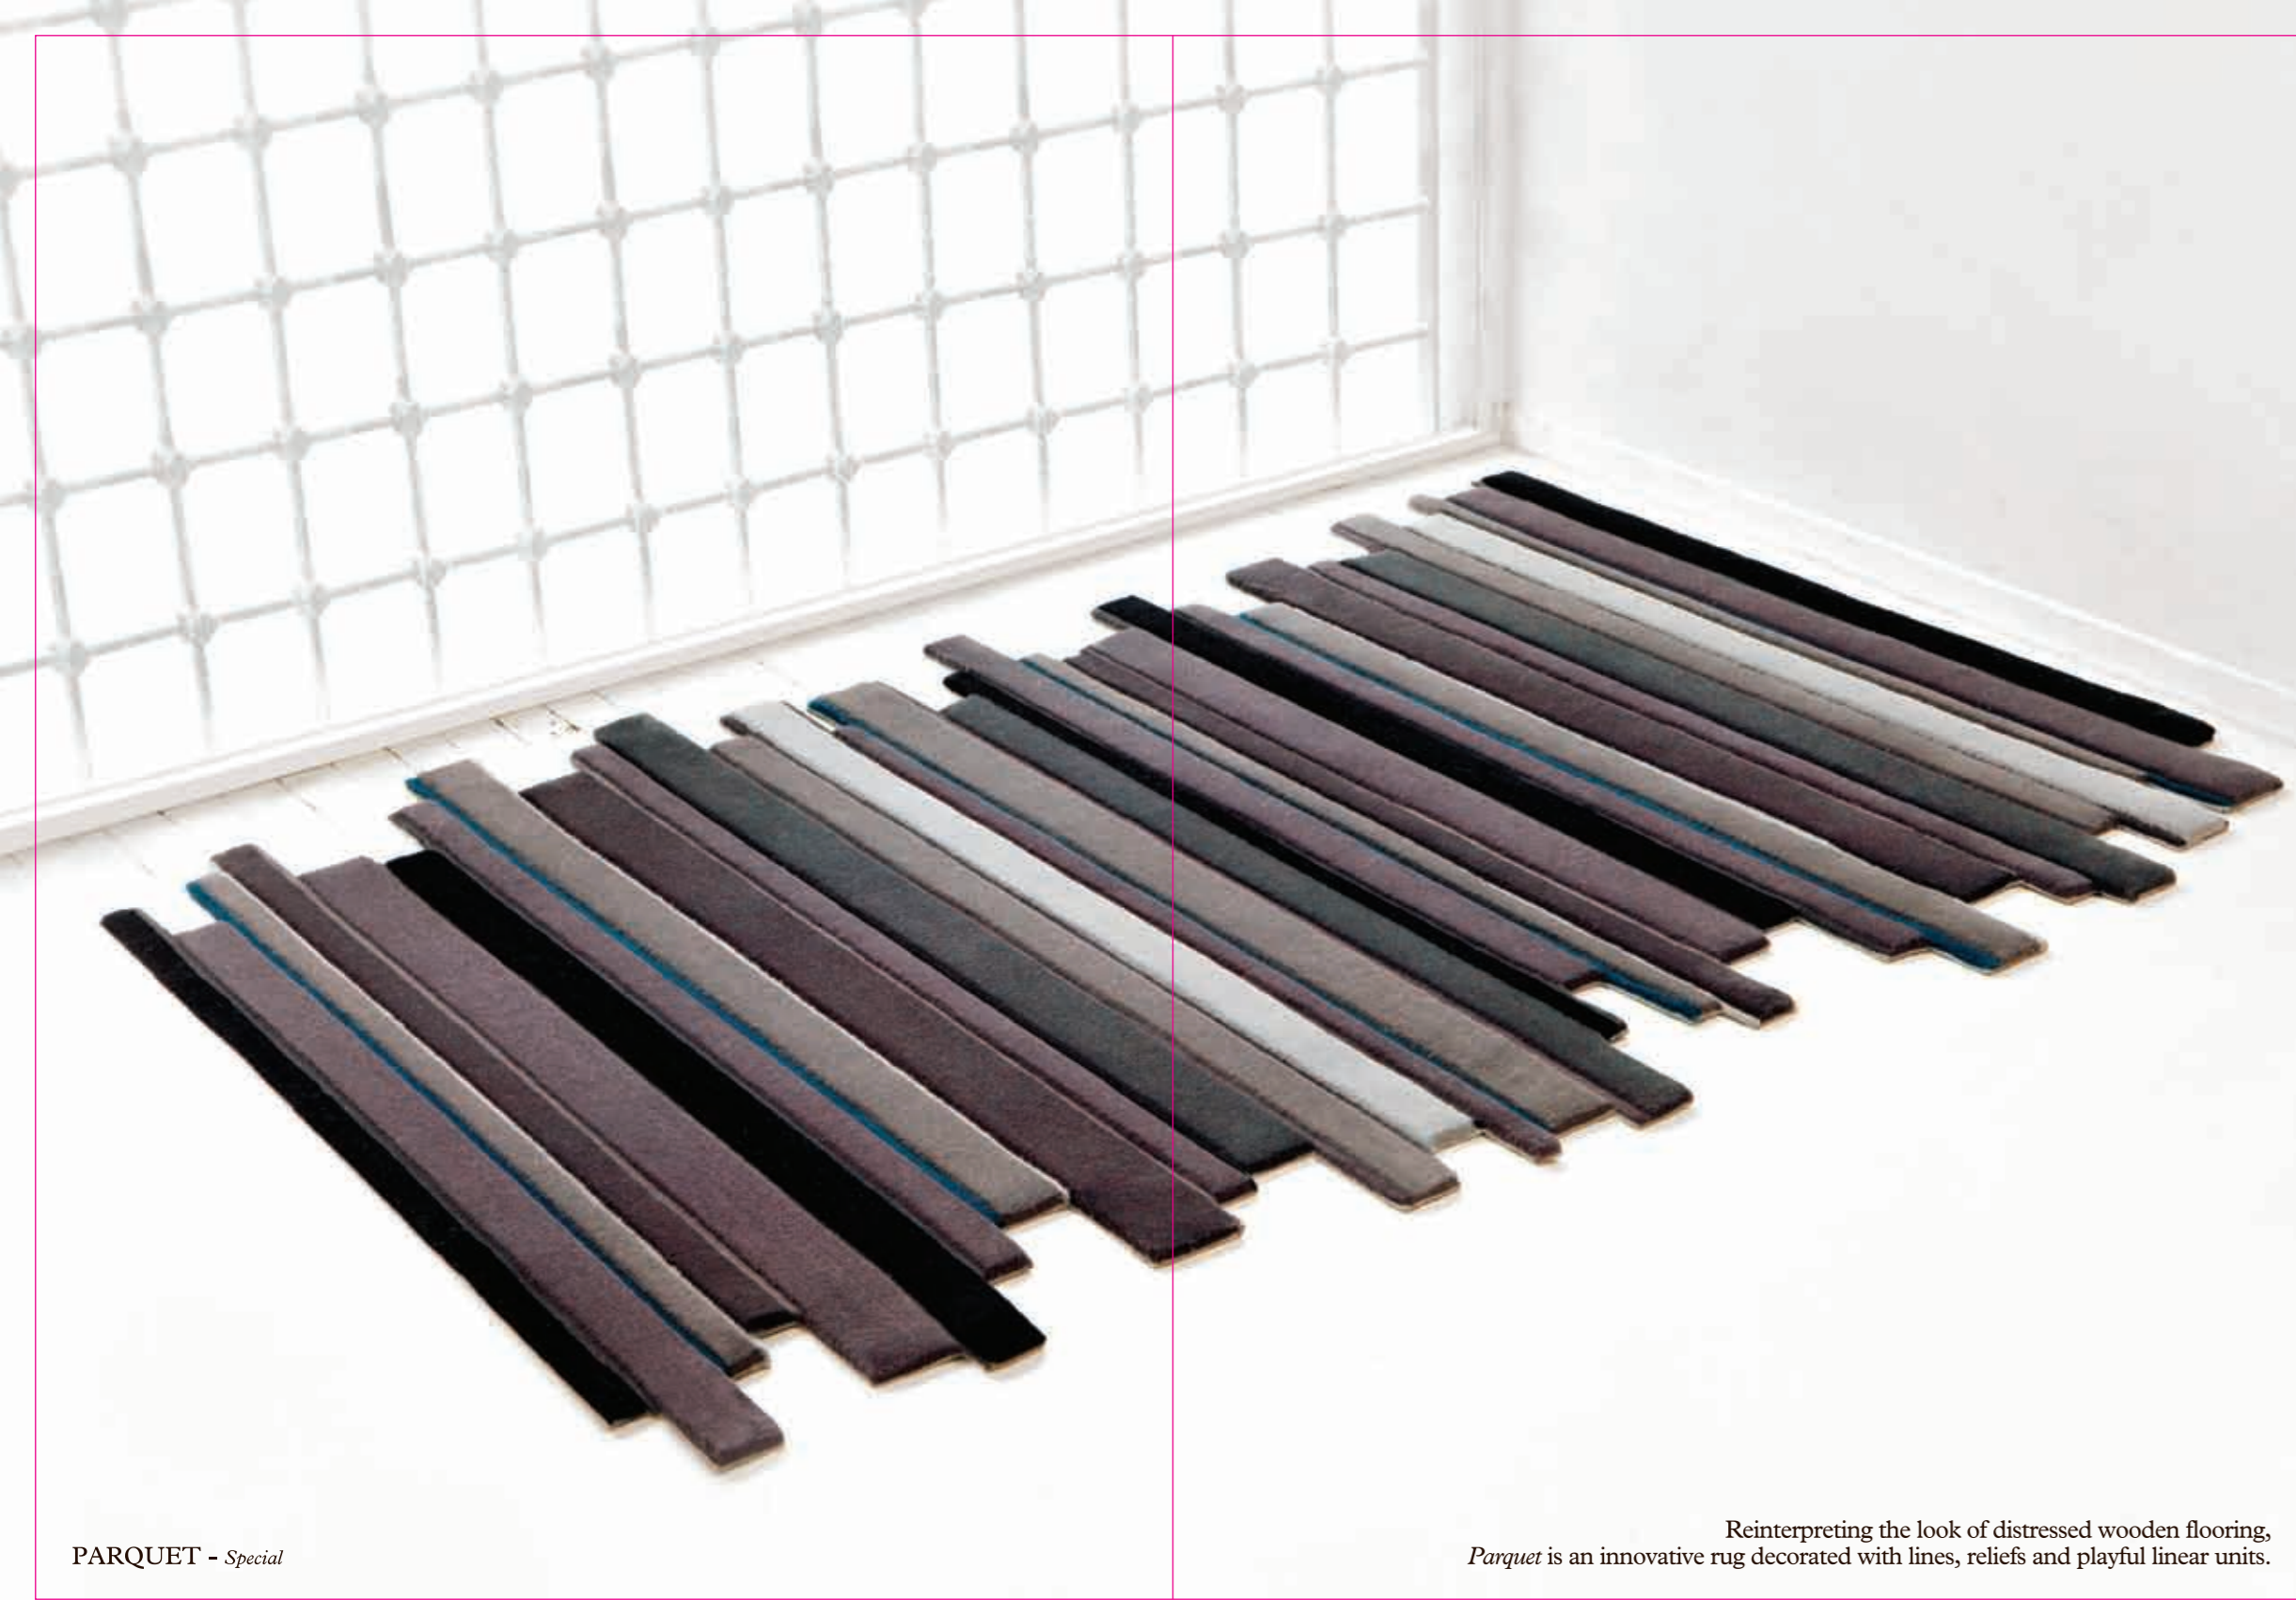

Parquet is auto-tufted using STEPEVI's latest hi-tech manufacturing techniques, with each individual piece carved and finished by hand to create a rug of the highest quality.

Parquet - Mauve
Color: Mauve - M800
Quality: Select Wool
Product Code: 110 - M800

Parquet - Ivoire
Color: Ivoire - M803
Quality: Select Wool
Product Code: 110 - M803

Parquet - Vert
Color: Vert - M802
Quality: Select Wool
Product Code: 110 - M802

STEPEVI

Parquet rugs are made of 100% wool, and available in three dimensions: 90x70cm, 120x100cm, 170x240cm.

LONDON
PARIS
MILAN
ISTANBUL
NEW YORK

PARQUET - Special

Reinterpreting the look of distressed wooden flooring,
Parquet is an innovative rug decorated with lines, reliefs and playful linear units.

PARQUET *Noir*