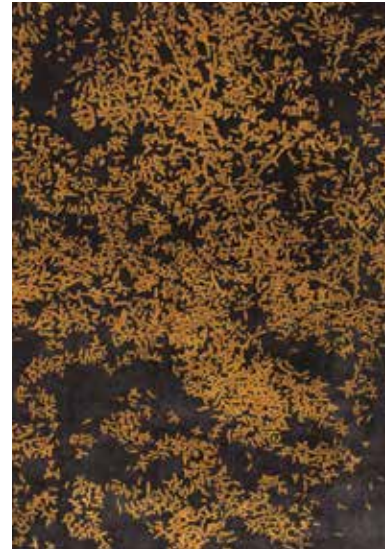

BLOSSOM COLLECTION
Lagoon Blue & Lagoon Blue

70% viscose, 30% wool; custom size

BLOSSOM COLLECTION

Blossom - Titanium Gray & Dark Gold

Design: Blossom - 145
Color: Titanium Gray & Dark Gold - M721
Quality: Select Viscose & Viscose
Product Code: 145 - M721

Blossom - Titanium Gray & Pebble Gray

Design: Blossom - 145
Color: Titanium Gray & Pebble Gray - M776
Quality: Select Viscose & Viscose
Product Code: 145 - M776

Blossom - Antique Gray & Crystal Gray

Design: Blossom - 145
Color: Antique Gray & Crystal Gray - M729
Quality: Select Viscose & Viscose
Product Code: 145 - M729