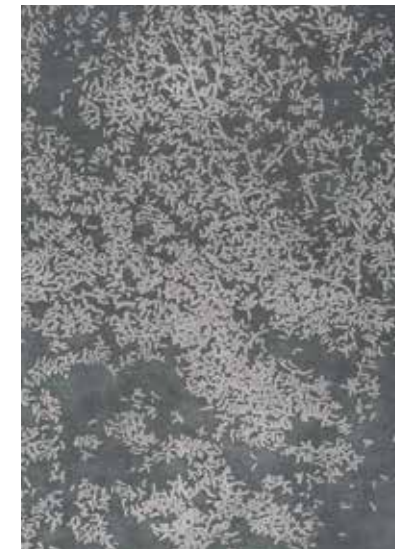

BLOSSOM COLLECTION
Lagoon Blue & Lagoon Blue

70% viscose, 30% wool; custom size

BLOSSOM COLLECTION

Blossom - Titanium Gray & Dark Gold

Design: Blossom - 145
Color: Titanium Gray & Dark Gold - M721
Quality: Select Viscose & Viscose
Product Code: 145 - M721

Blossom - Titanium Gray & Pebble Gray

Design: Blossom - 145
Color: Titanium Gray & Pebble Gray - M776
Quality: Select Viscose & Viscose
Product Code: 145 - M776

Blossom - Antique Gray & Crystal Gray

Design: Blossom - 145
Color: Antique Gray & Crystal Gray - M729
Quality: Select Viscose & Viscose
Product Code: 145 - M729