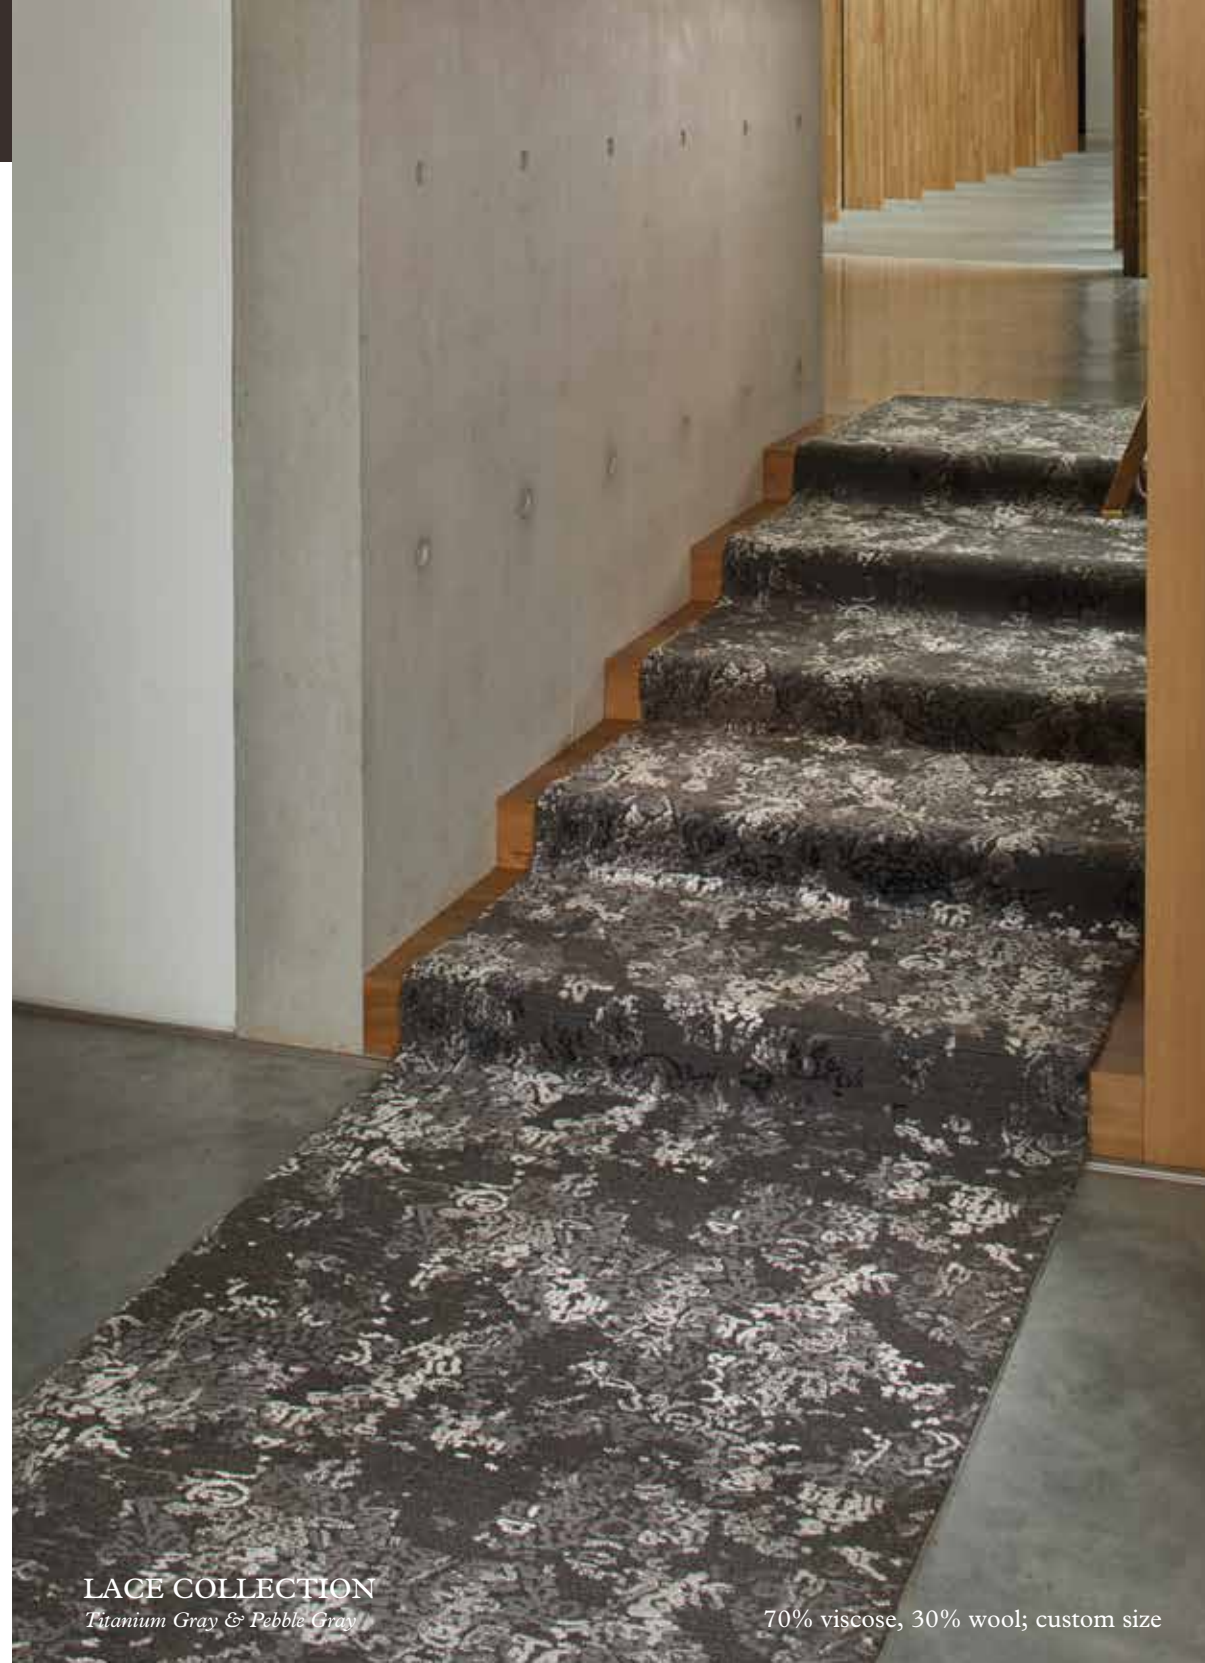

LACE COLLECTION
Titanium Gray & Pebble Gray

70% viscose, 30% wool; custom size