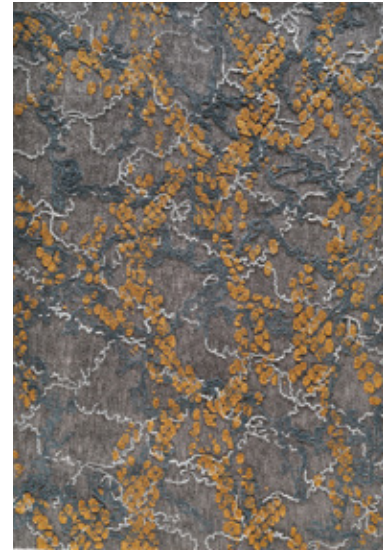

STEPEVI *Ivy* rugs can be customized to any size
and/or shape in selected colors within 4 weeks.

IVY COLLECTION

Mimosa 01 - *Titanium Gray*

Design: Mimosa 01 - 001
Color: Titanium Gray - M909
Quality: Prime Silk Overtuft
Product Code: 001 - M909

Mimosa 02 - *Pebble Gray*

Design: Mimosa 02 - 002
Color: Pebble Gray - M910
Quality: Prime Silk Overtuft
Product Code: 002 - M910

Mimosa 03 - *Ice Blue*

Design: Mimosa 03 - 003
Color: Ice Blue - M911
Quality: Granite Silk Overtuft
Product Code: 003 - M911