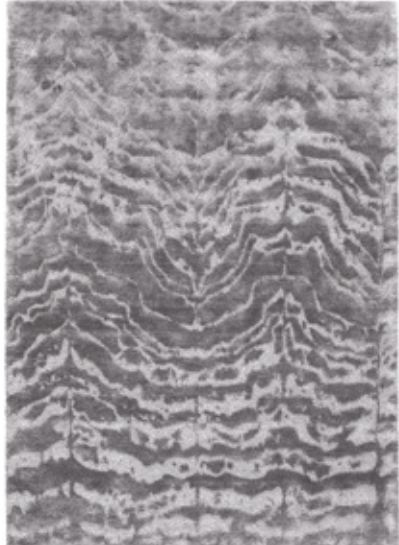

GRANITE SILK

New
Colors

LONDON
PARIS
MILAN
ISTANBUL
NEW YORK

STEPEVI

GLACÉ COLLECTION _____ GRANITE SILK

Field - Pebble Gray

Design: Field - 001
Color: Pebble Gray - 222PS
Quality: Granite Silk
Product Code: 001 - 222PS

Mural - Pebble Gray

Design: Mural - 002
Color: Pebble Gray - 222PS
Quality: Granite Silk
Product Code: 002 - 222PS

Mosaic - Pebble Gray

Design: Mosaic - 003
Color: Pebble Gray - 222PS
Quality: Granite Silk
Product Code: 003 - 222PS

Marble - Pebble Gray

Design: Marble - 004
Color: Pebble Gray - 222PS
Quality: Granite Silk
Product Code: 004 - 222PS